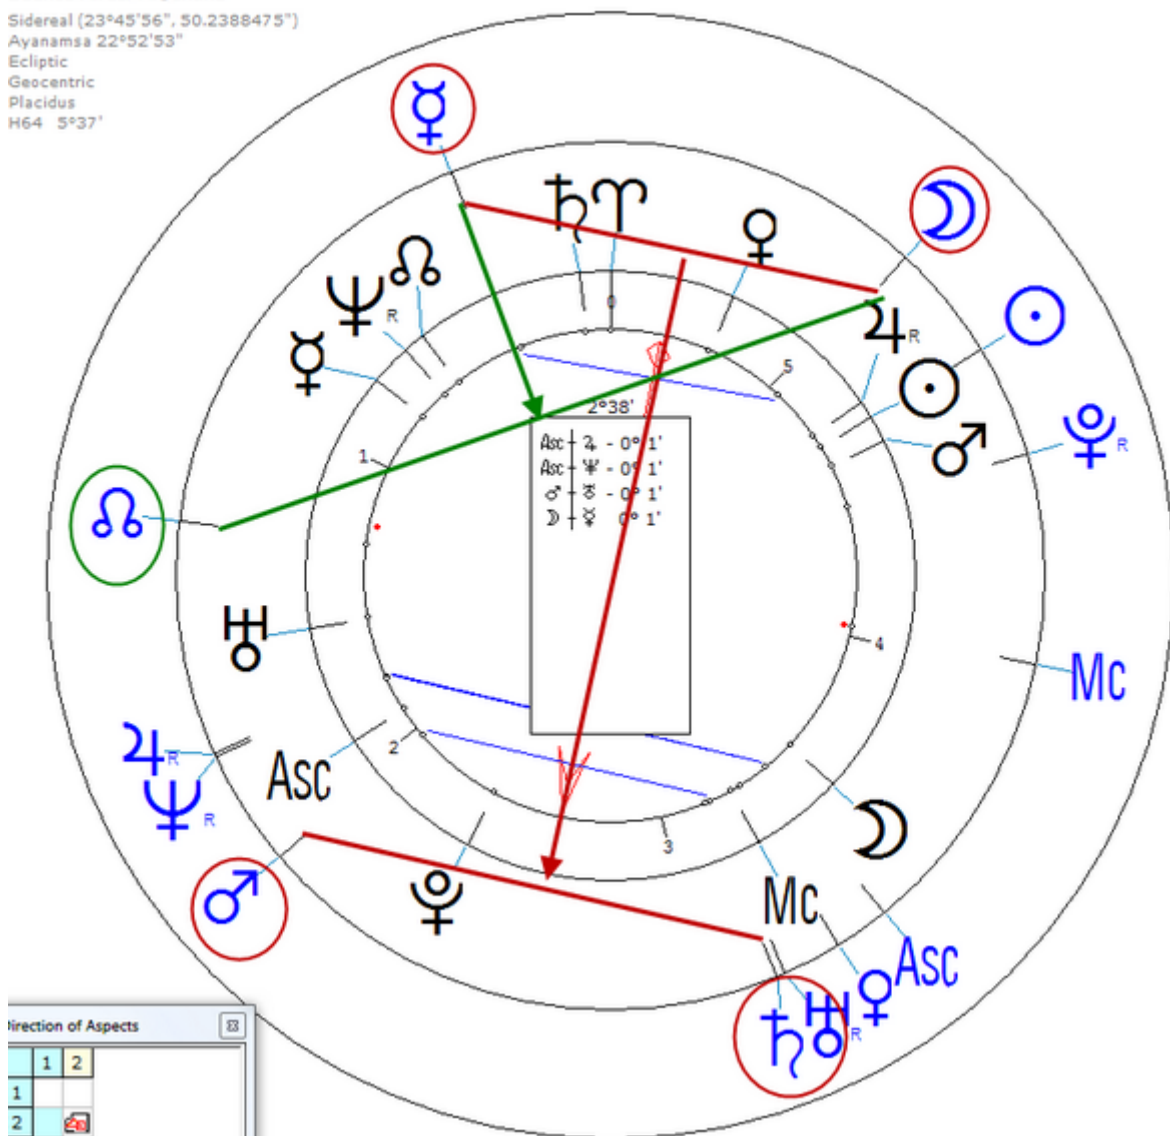

Pizarnik, Alejandra

29 April 1936 at 04:30 (= 04:30 AM)Avellaneda (Buenos Aires),
Argentina, 34s39, 58w23

Argentine poet.

<https://www.astro.com/astro-databank/Pizarnik,_Alejandra>

Pizarnik ended her life on 25 September 1972 by taking an overdose of
Secobarbital sodium at the age of 36.

Solar Return (Harmonic 64)

Solar $\♂/\♄$ = Solar $\☾/\♀$

Solar $\☾/\♁$ = Solar $\♀$

Solar $\♀/\♁$ = $\♀$ n

Pizarnik, Alejandra

29 April 1936 Wed 4:30 (GMT-4) 34s36 58w27
Buenos Aires, Argentina

Sidereal (23°45'56", 50.2388475")
Ayanamsa 22°52'53"

Ecliptic
Geocentric
Placidus
H64 5°37'

Direction of Aspects

1	2
1	
2